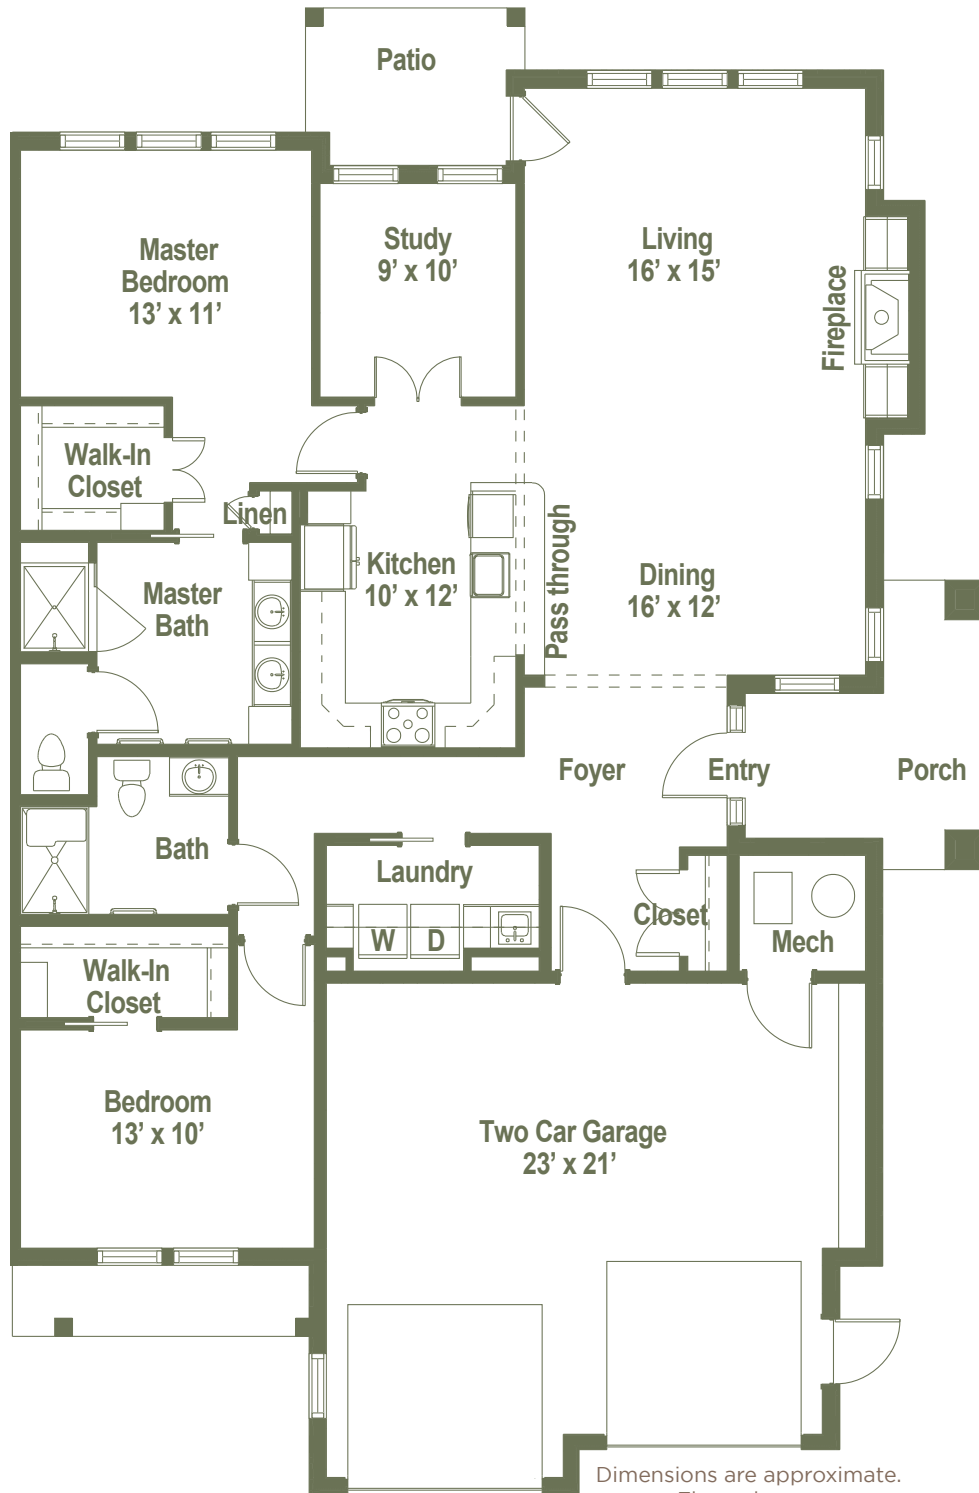

The Essex

Two Bedroom • Two Bath • 1,715 sq. ft.

THE VILLAGE

9505 Northpointe Blvd. • Spring, TX 77379
281-569-2999 • VillageAtGleannloch.com

Managed by  Life Care Services®
Facility ID #AL Type B Large 103737, ALZ 103737, SNF 103690