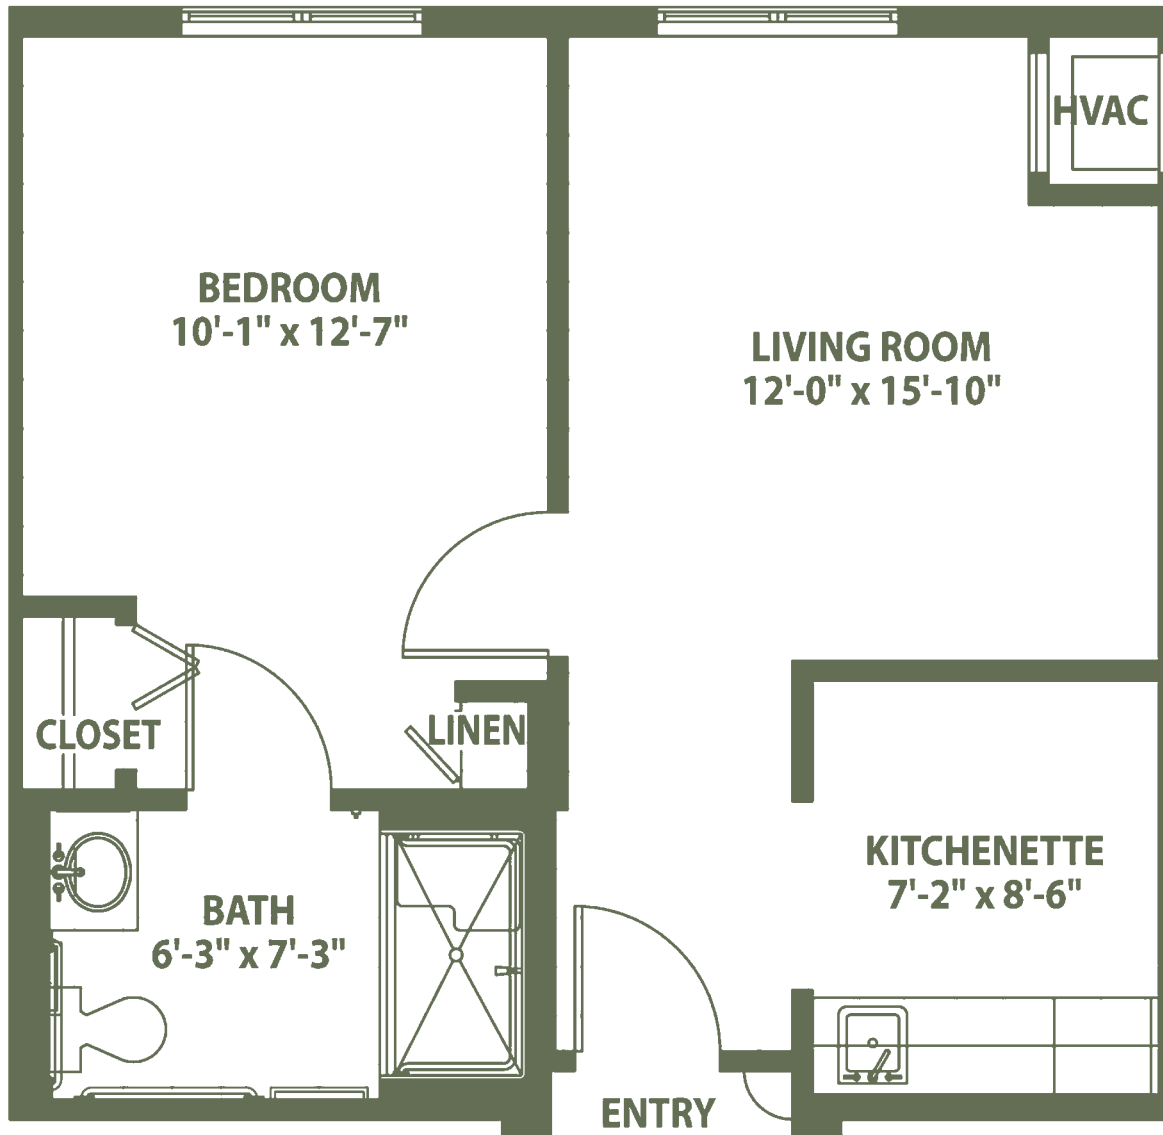

The Pine

One Bedroom • One Bathroom Studio

Dimensions are approximate.
Floor plans may vary.

THE VILLAGE

9505 Northpointe Blvd. • Spring, TX 77379
281-569-2999 • VillageAtGleannloch.com

Managed by  Life Care Services®
Facility ID #AL Type B Large 103737, ALZ 103737, SNF 103690