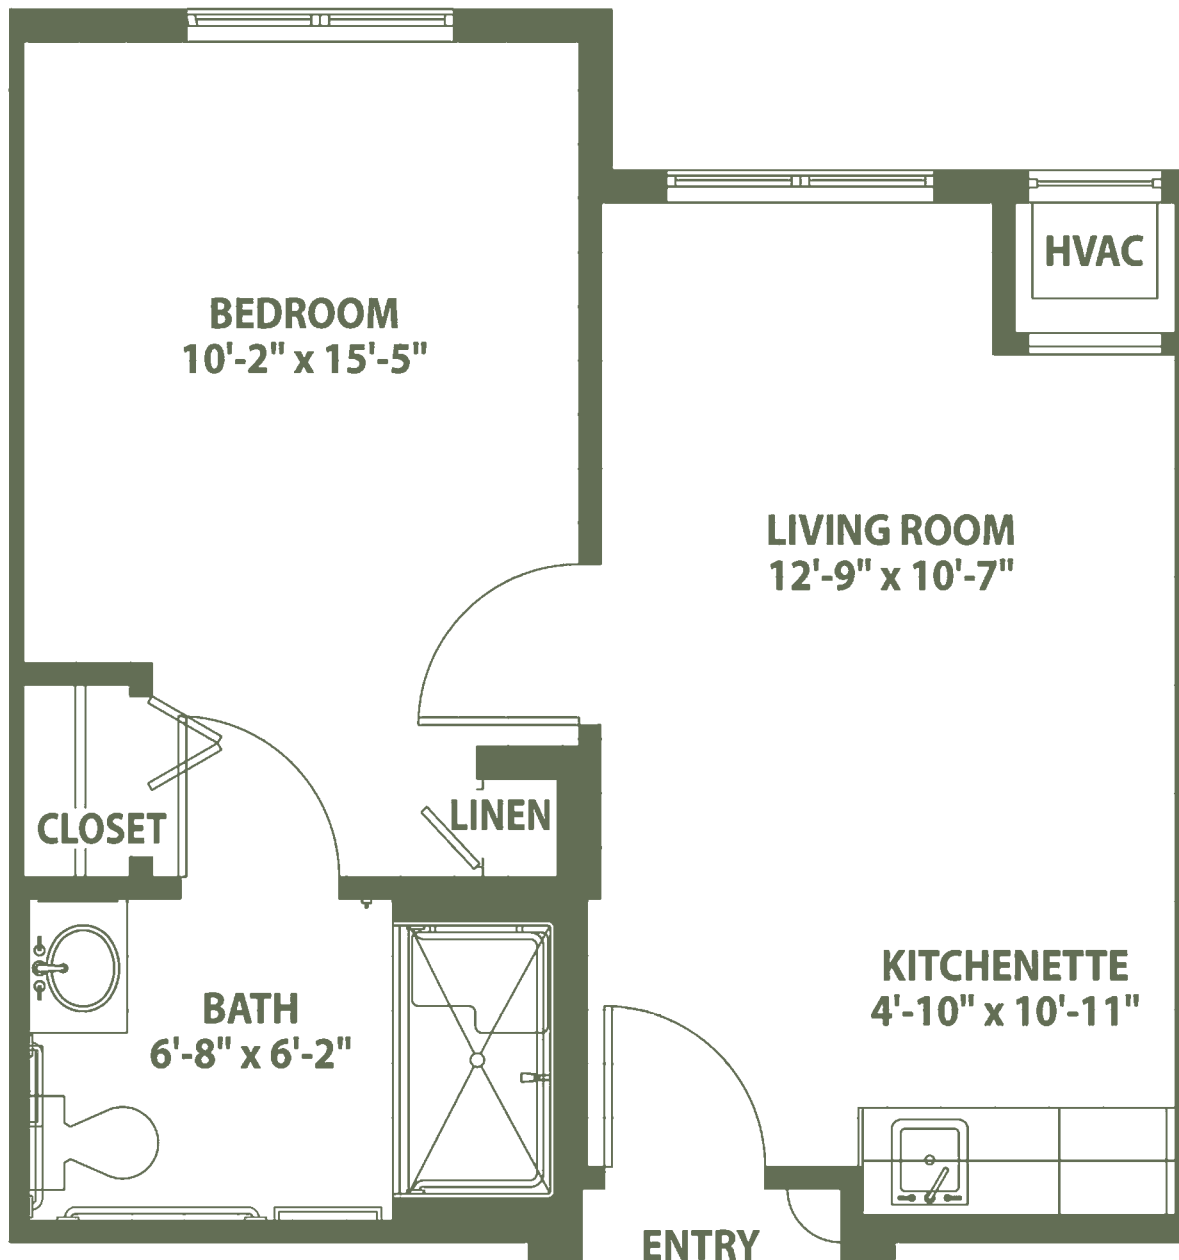

The Cypress

One Bedroom • One Bathroom Studio

Dimensions are approximate.
Floor plans may vary.

THE VILLAGE

9505 Northpointe Blvd. • Spring, TX 77379
281-569-2999 • VillageAtGleannloch.com

Managed by  Life Care Services®
Facility ID #AL Type B Large 103737, ALZ 103737, SNF 103690