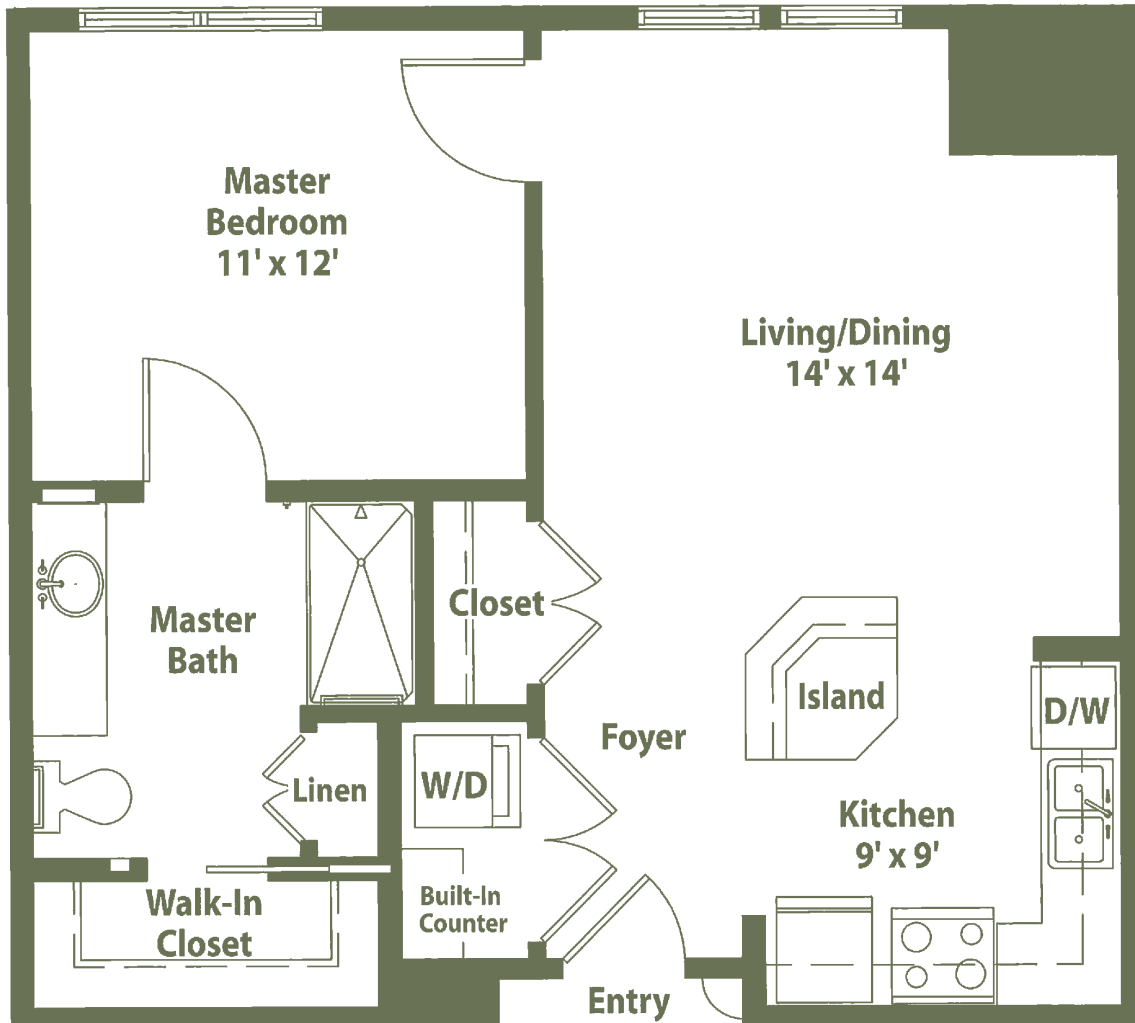

The Pembroke

One Bedroom • One Bath • 675 sq. ft.

Dimensions are approximate.
Floor plans may vary.

THE VILLAGE

9505 Northpointe Blvd. • Spring, TX 77379
281-569-2999 • VillageAtGleannloch.com

Managed by  Life Care Services®
Facility ID #AL Type B Large 103737, ALZ 103737, SNF 103690