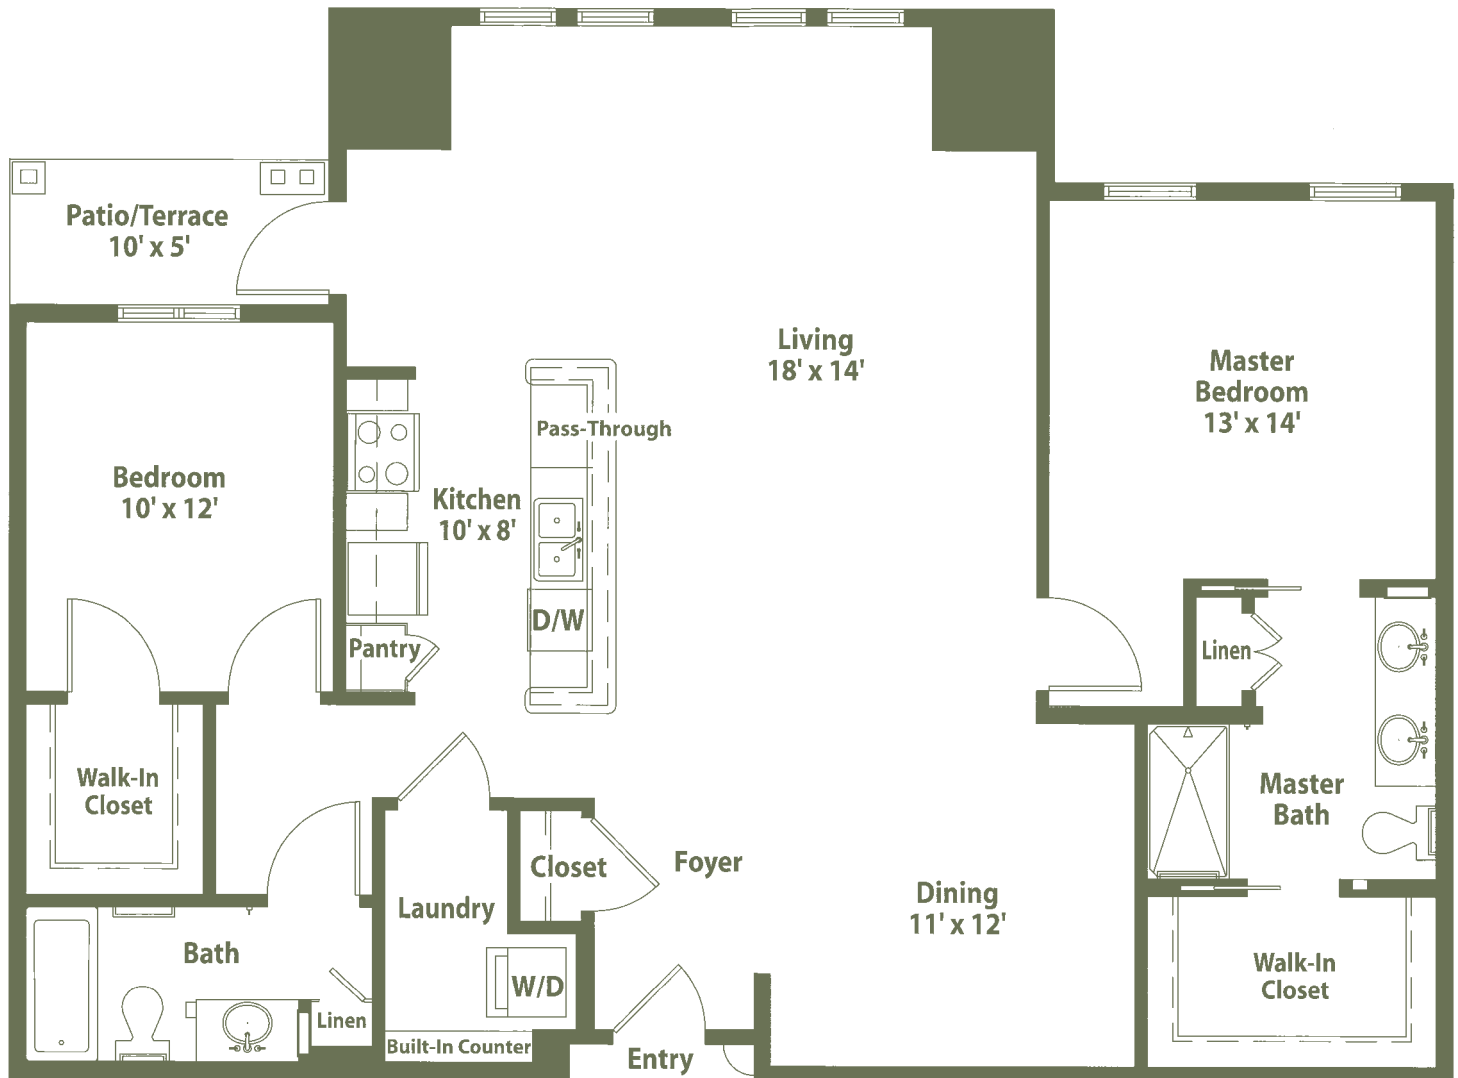

The Maplewood

Two Bedroom • Two Bath • 1,435 sq. ft.

Dimensions are approximate.
Floor plans may vary.

THE VILLAGE

9505 Northpointe Blvd. • Spring, TX 77379
281-569-2999 • VillageAtGleannloch.com

Managed by  Life Care Services®
Facility ID #AL Type B Large 103737, ALZ 103737, SNF 103690