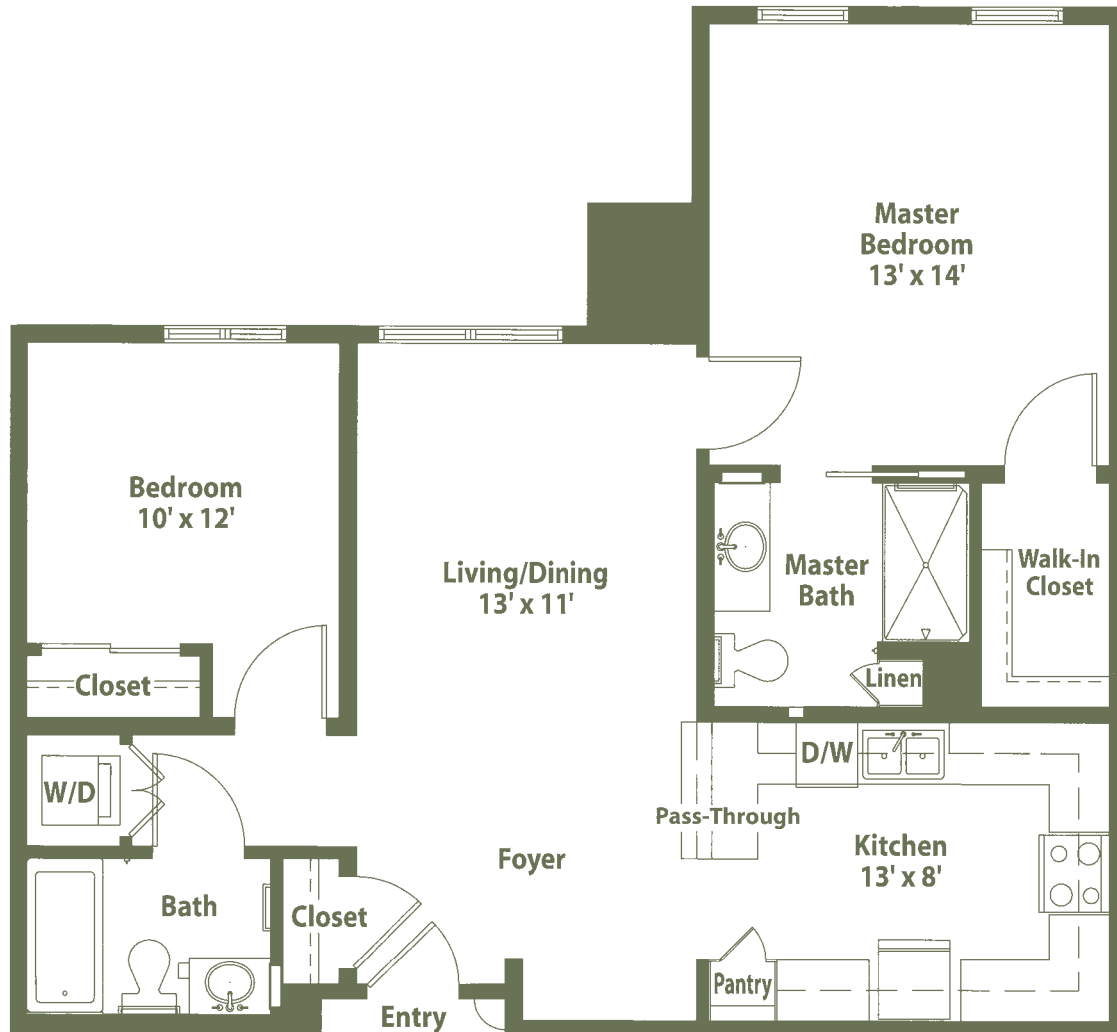

The Lexington

One Bedroom with Den • Two Bath • 980 sq. ft.

Dimensions are approximate.
Floor plans may vary.

THE VILLAGE

AT GLEANNLOCH FARMS

9505 Northpointe Blvd. • Spring, TX 77379
281-569-2999 • VillageAtGleannloch.com

Managed by  Life Care Services®
Facility ID #AL Type B Large 103737, ALZ 103737, SNF 103690