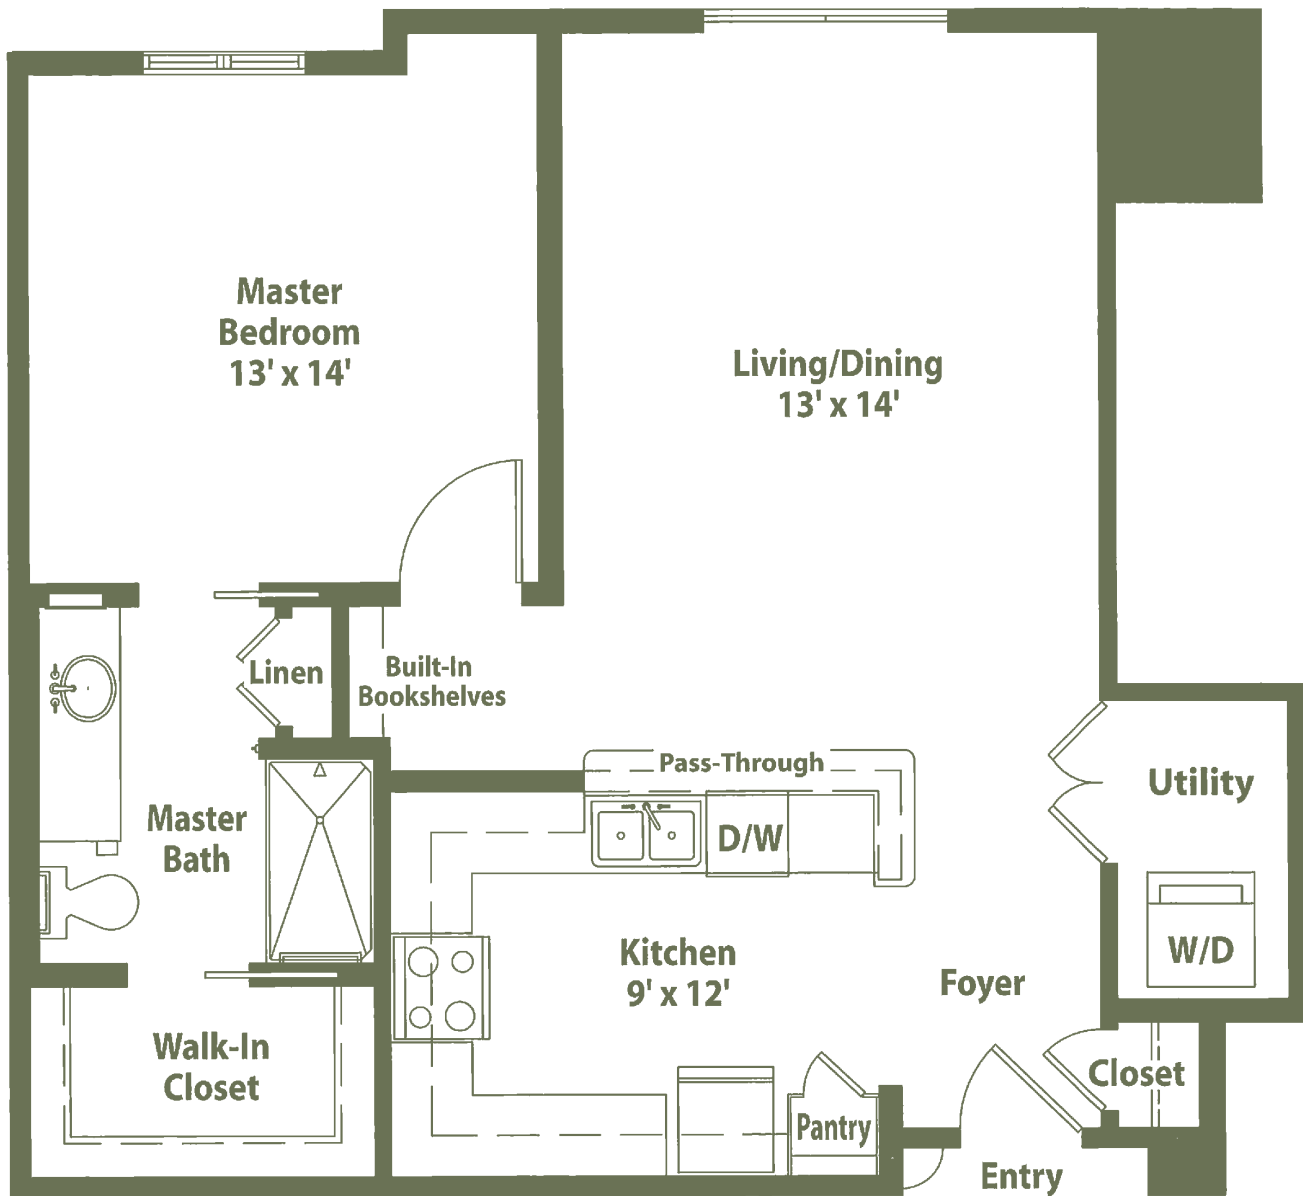

The Hawthorne

One Bedroom • One Bath • 830 sq. ft.

Dimensions are approximate.
Floor plans may vary.

THE VILLAGE

9505 Northpointe Blvd. • Spring, TX 77379
281-569-2999 • VillageAtGleannloch.com

Managed by  Life Care Services®
Facility ID #AL Type B Large 103737, ALZ 103737, SNF 103690