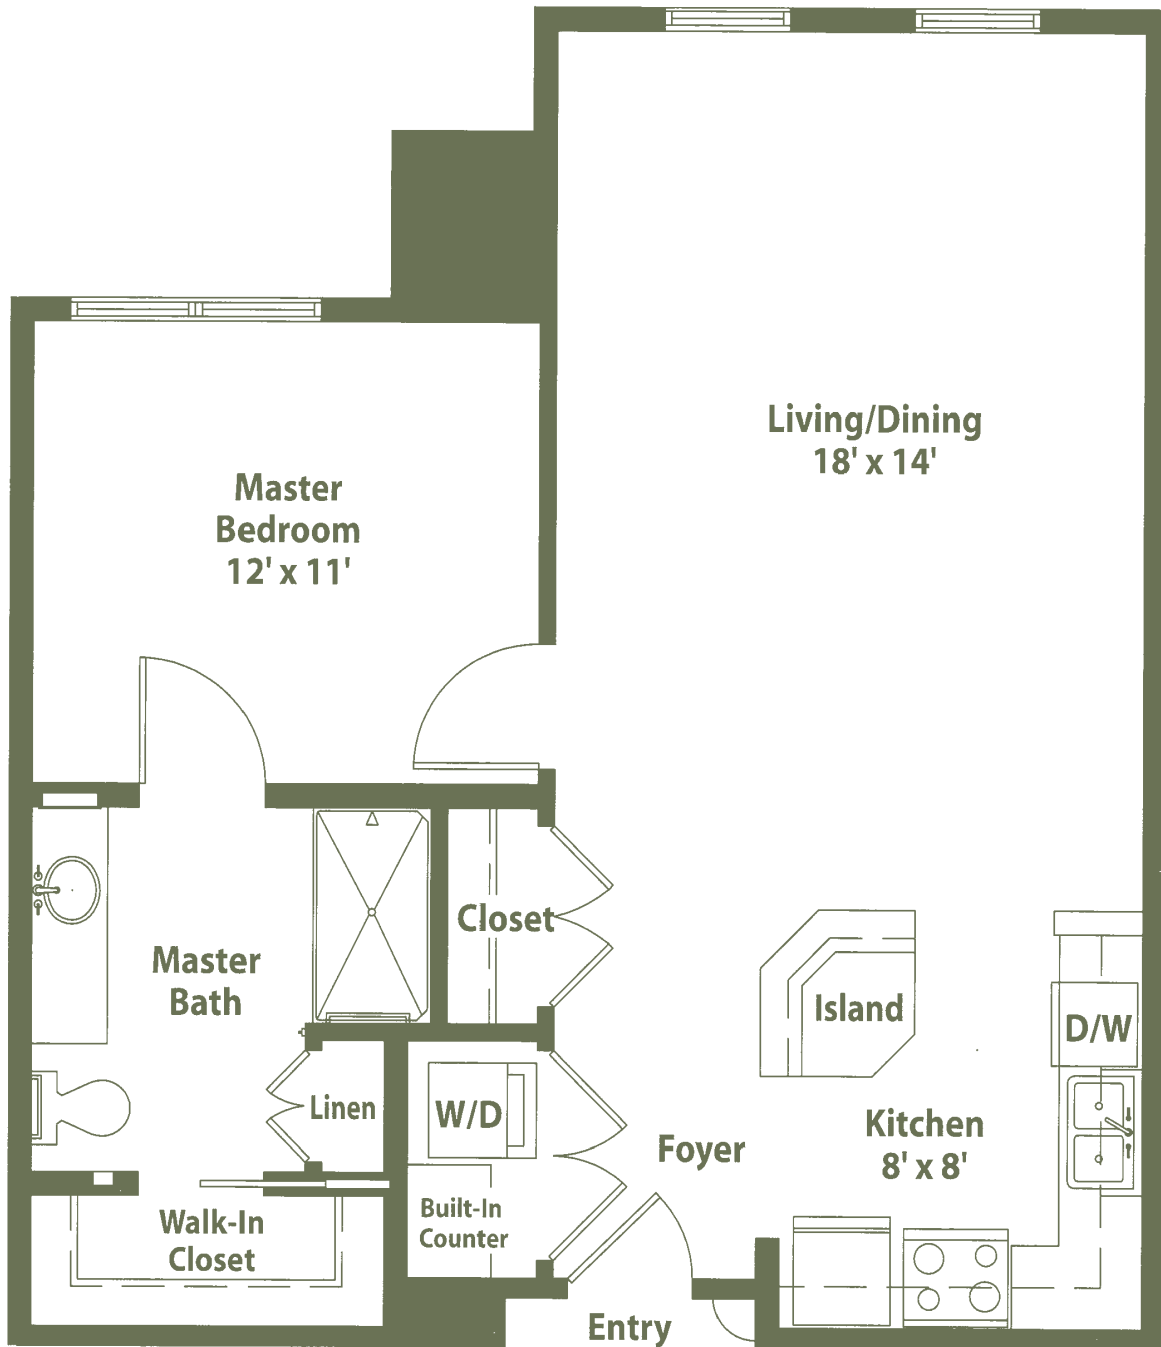

# The Hamilton

One Bedroom • One Bath • 800 sq. ft.

Dimensions are approximate.  
Floor plans may vary.