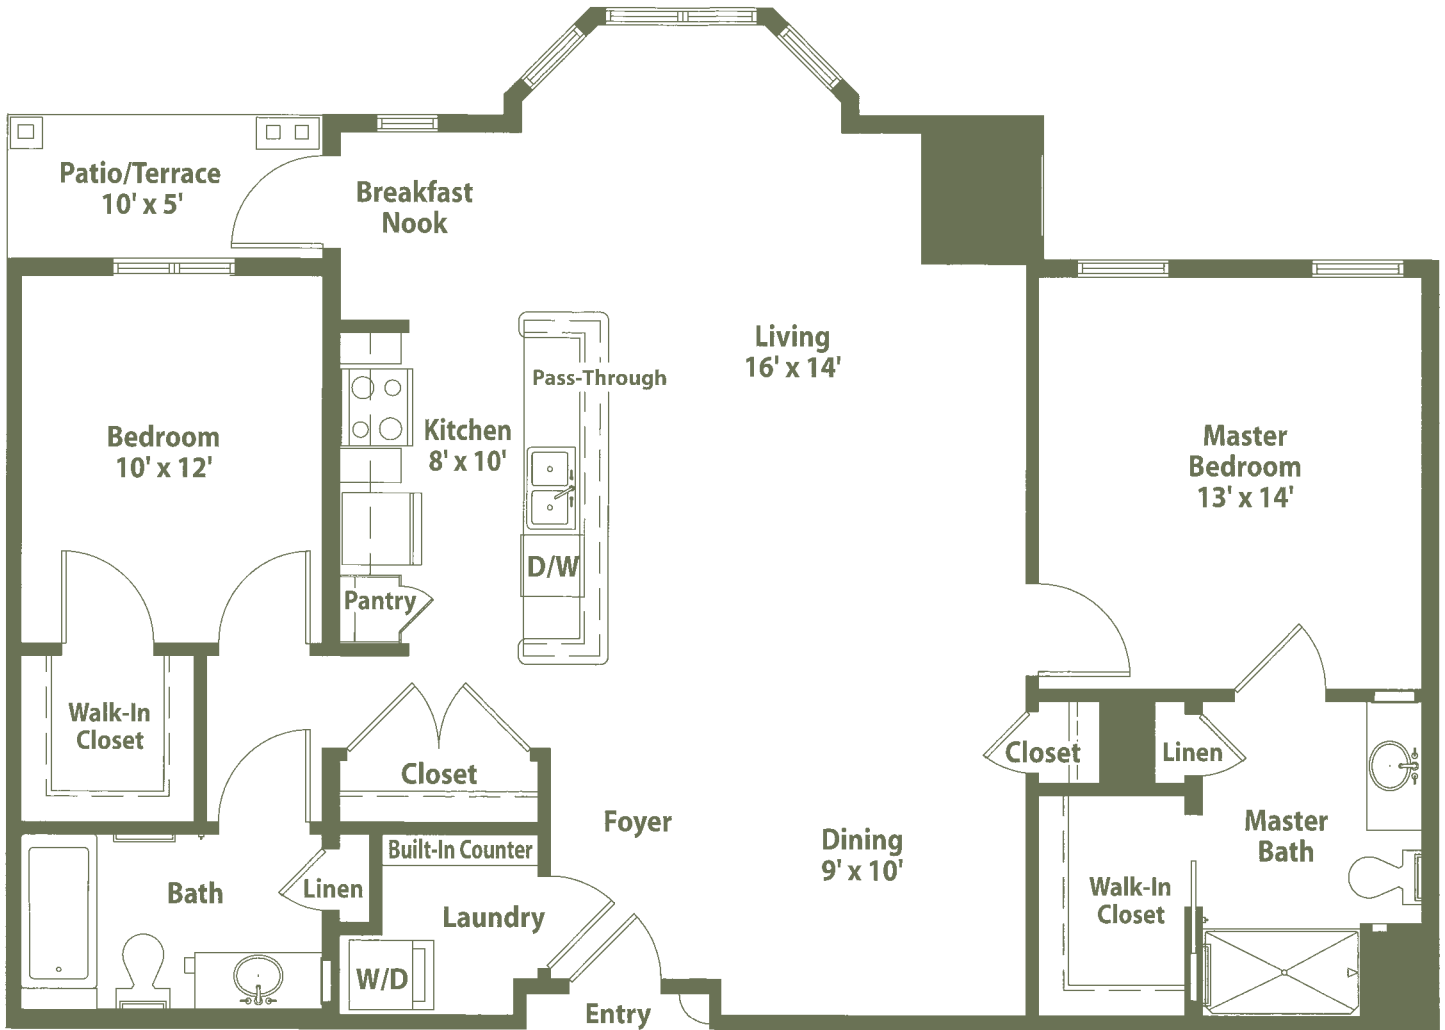

The Davenport

Two Bedroom • Two Bath • 1,300 sq. ft.

Dimensions are approximate.
Floor plans may vary.

THE VILLAGE

9505 Northpointe Blvd. • Spring, TX 77379
281-569-2999 • VillageAtGleannloch.com

Managed by  Life Care Services®
Facility ID #AL Type B Large 103737, ALZ 103737, SNF 103690