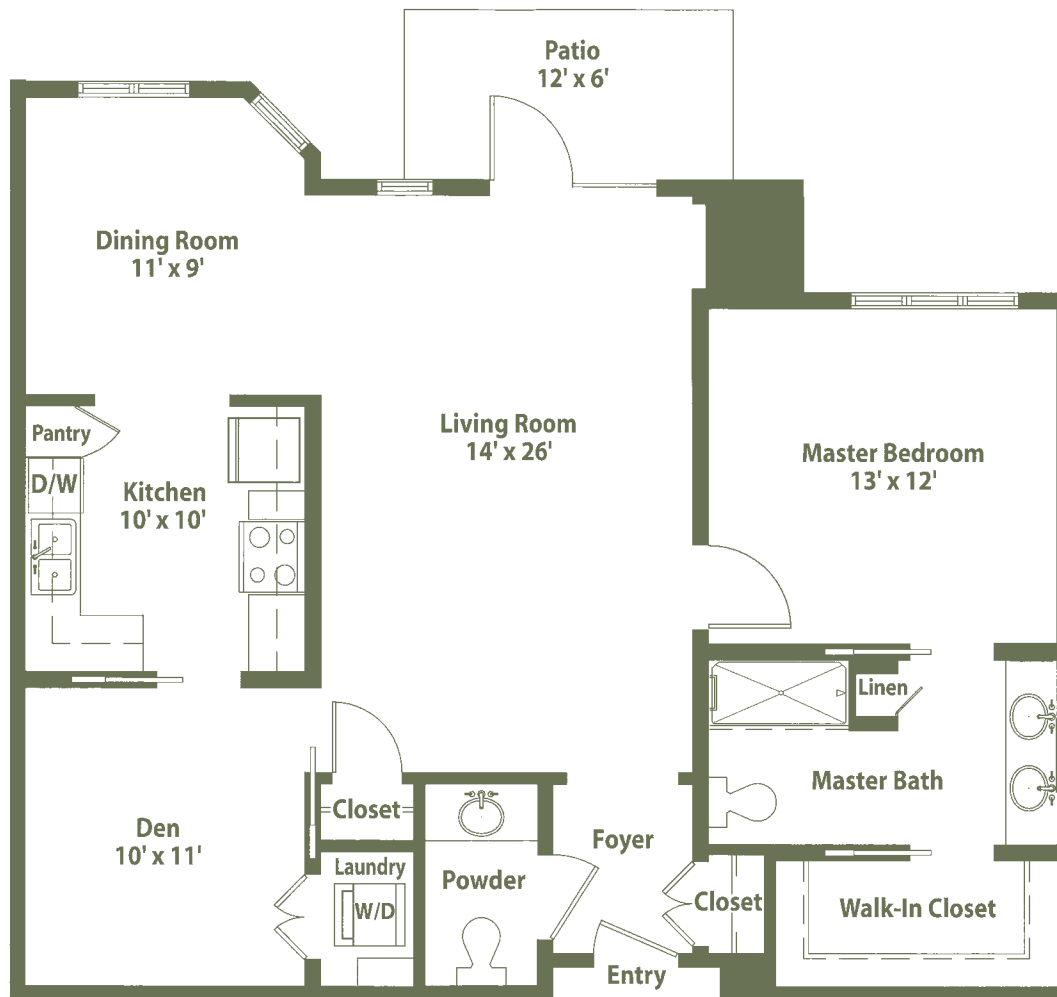

# The Bradford

One Bedroom with Den • One-and-a-Half Bath • 1,075 sq. ft.

Dimensions are approximate.  
Floor plans may vary.

THE VILLAGE  
AT GLEANNLOCH FARMS

9505 Northpointe Blvd. • Spring, TX 77379  
281-569-2999 • VillageAtGleannloch.com

Managed by Life Care Services®  
Facility ID #AL Type B Large 103737, ALZ 103737, SNF 103690