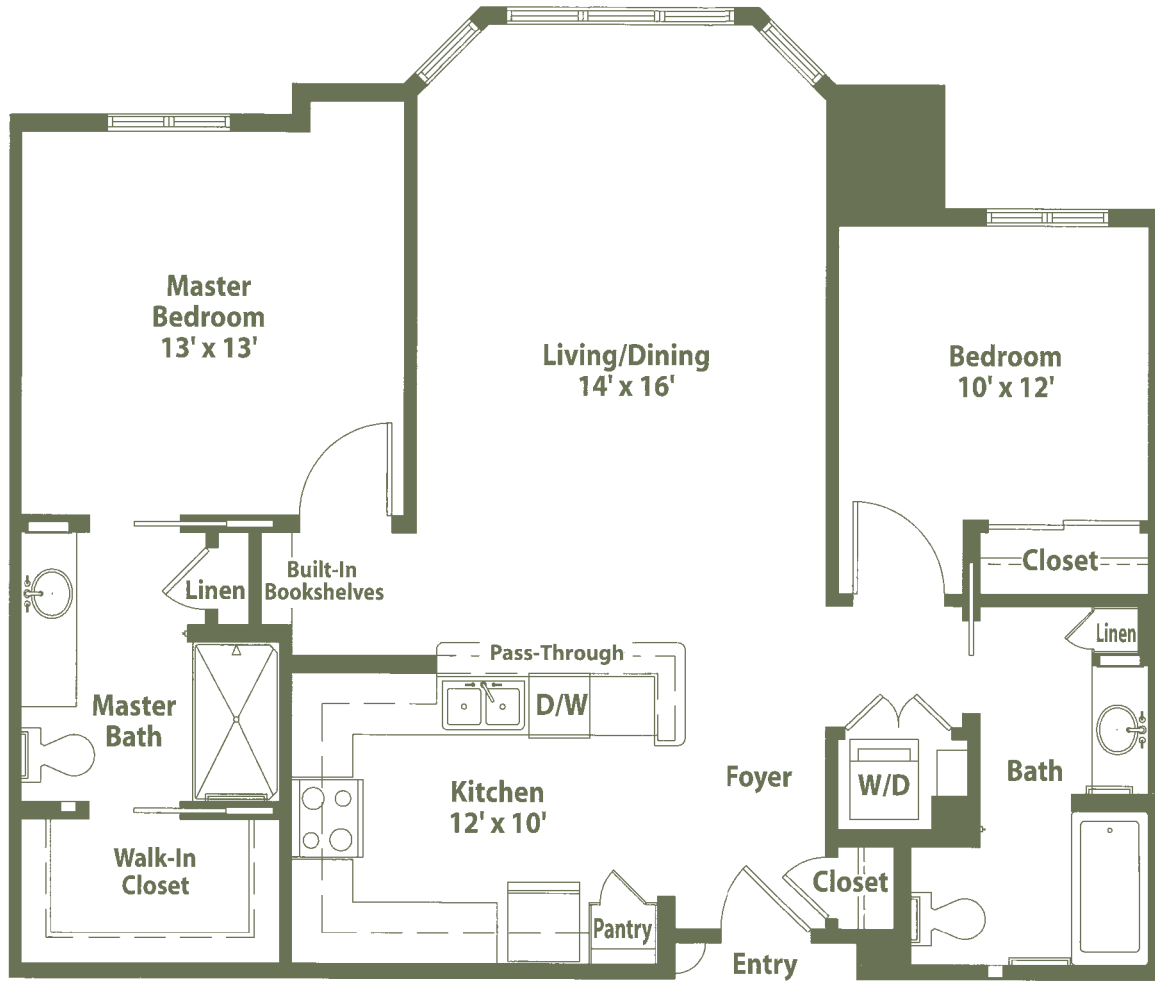

# The Barrington

Two Bedroom • Two Bath • 1,075 sq. ft.

Dimensions are approximate.  
Floor plans may vary.